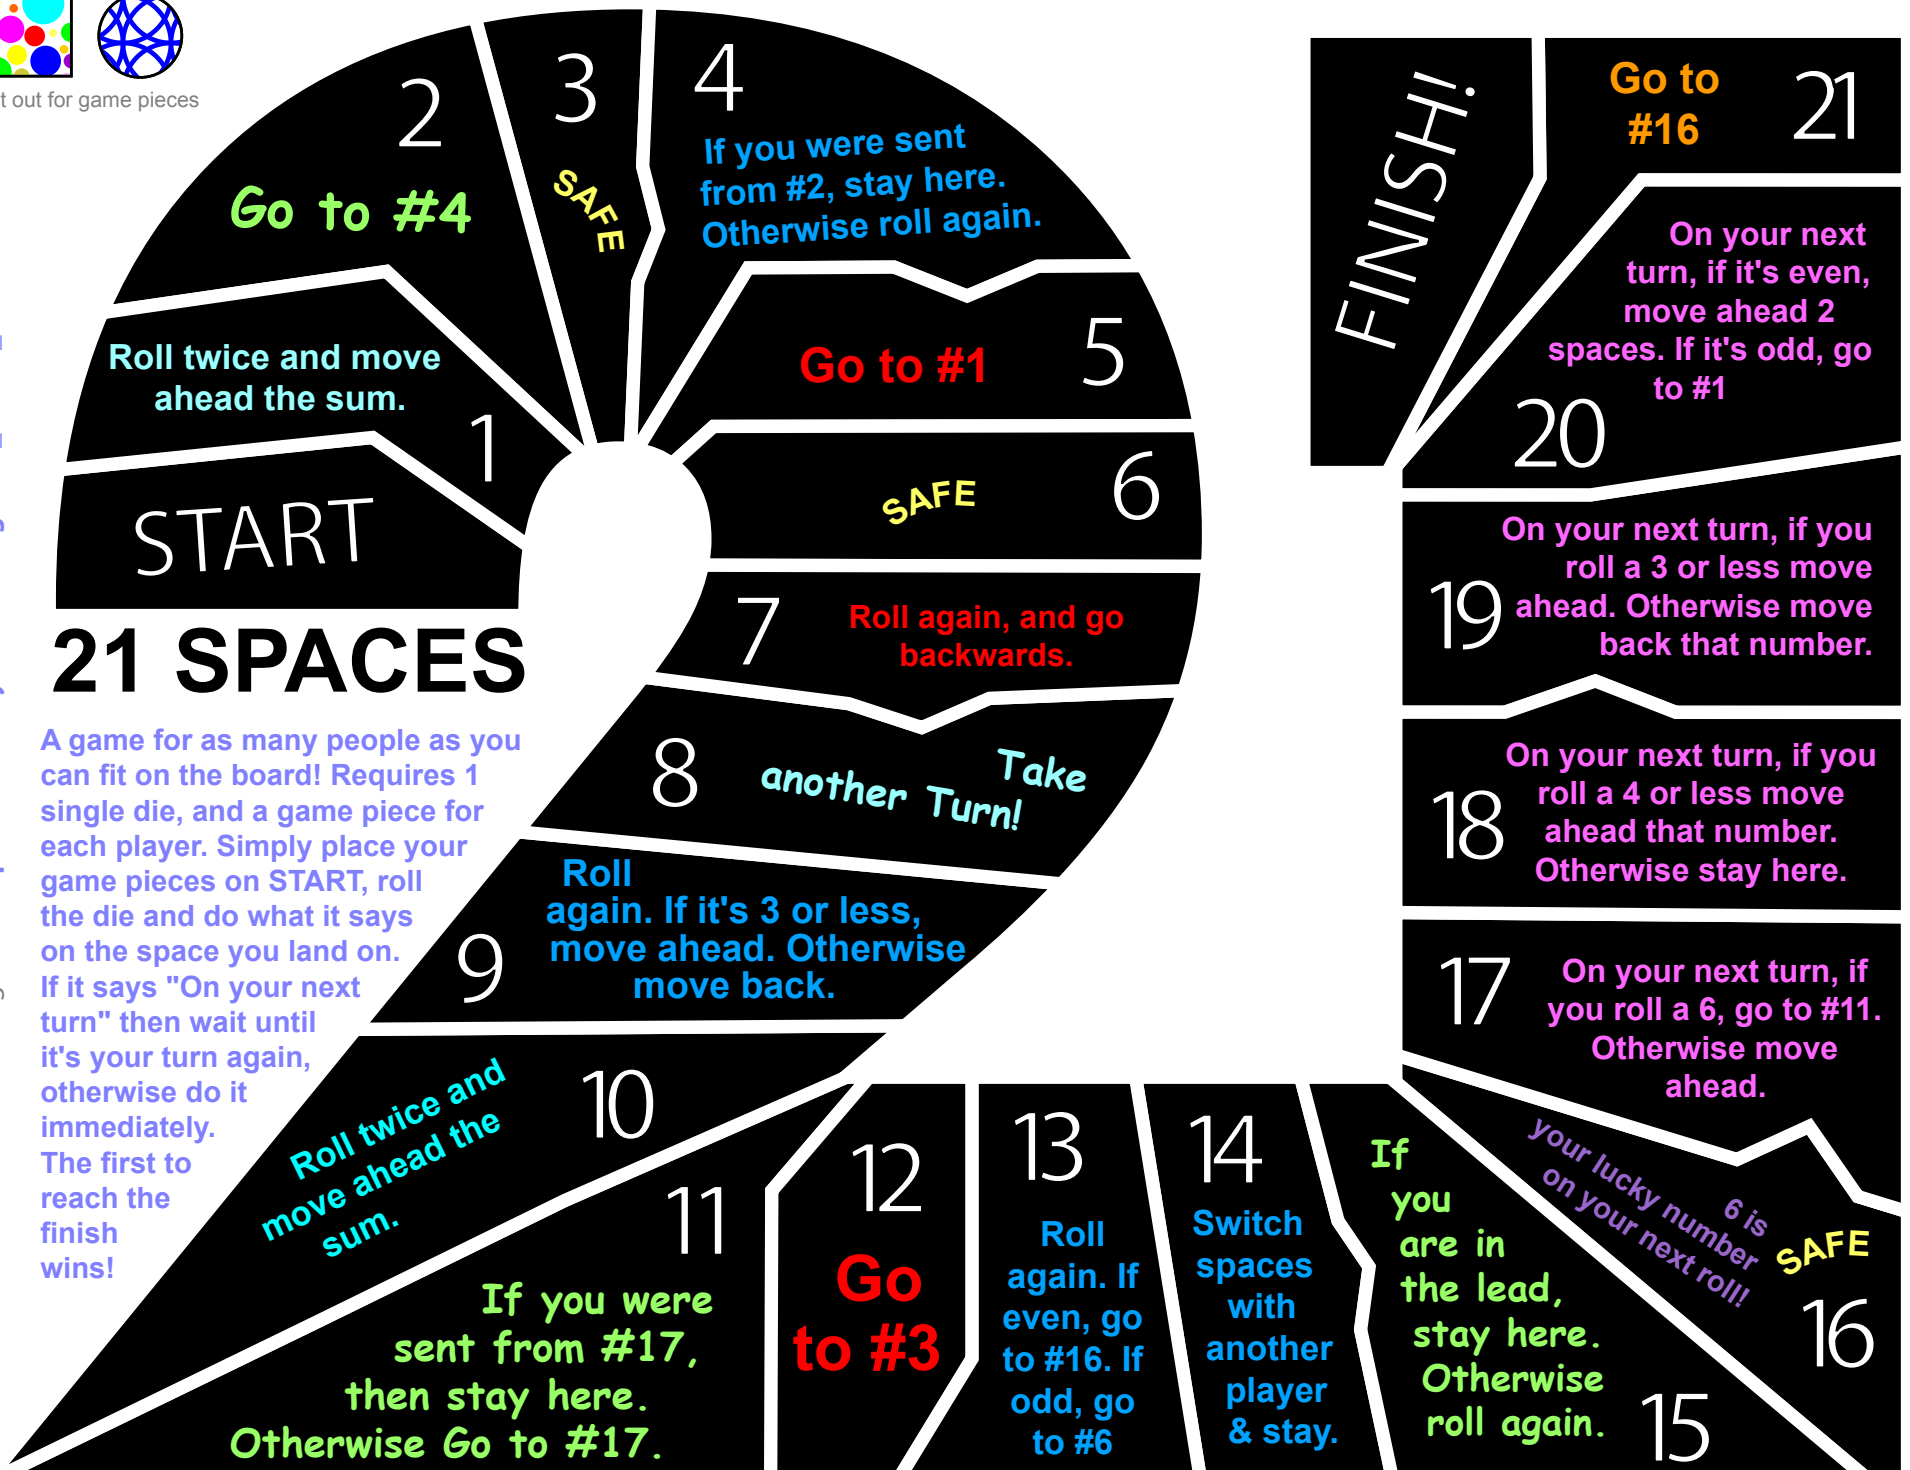

Cut out for game pieces

For on-line dice go to [http://www.lonnyfoster.com/games\\_online\\_dice.htm](http://www.lonnyfoster.com/games_online_dice.htm)

A game for as many people as you can fit on the board! Requires 1 single die, and a game piece for each player. Simply place your game pieces on START, roll the die and do what it says on the space you land on. If it says "On your next turn" then wait until it's your turn again, otherwise do it immediately. The first to reach the finish wins!